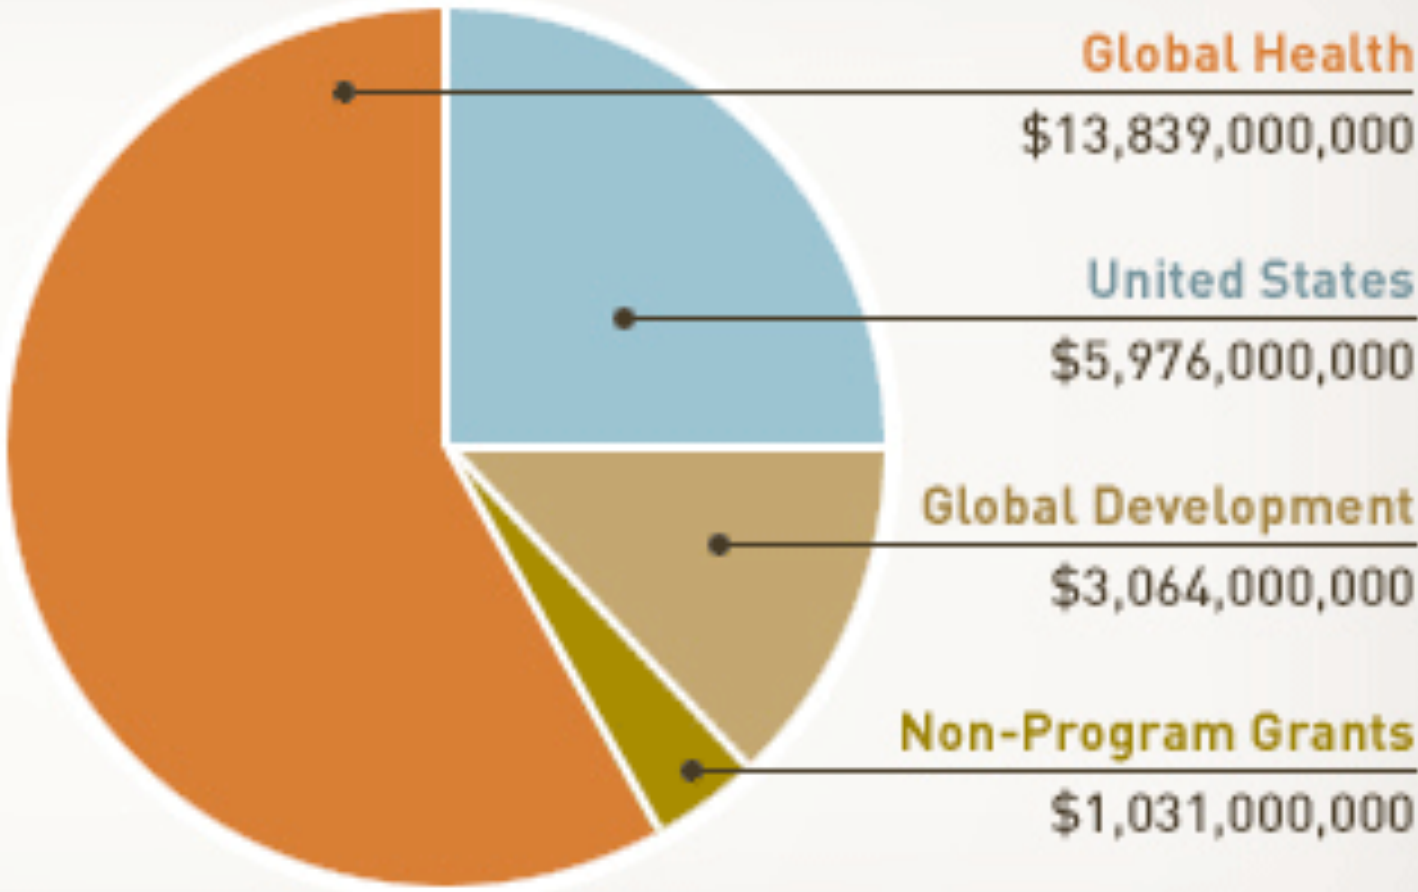

www.lafayettecommunitychurch.com

THE POWER OF A
WHISPER

BILL HYBELS

 **ZONDERVAN®**

The background features a dark blue field with intricate, glowing white and light blue patterns. On the left, there is a dense, tangled scribble of white lines. To the right, a white silhouette of a hand is shown in a gesture, with a thin white line extending from the index finger towards the center. The overall aesthetic is ethereal and digital.

hearing GOD

Those who have it
give it **away**.

Funding from 1994 to Present

Program Areas	
Global Development	\$3,064,000,000
Global Health	\$13,839,000,000
United States	\$5,976,000,000
Non-Program Grants	
Charitable Sector Support	\$39,000,000
Employee Matching Gifts & Sponsorships	\$18,000,000
Family Interest	\$974,000,000
Total Grants	\$23,910,000,000

This grant chart is updated quarterly and is based on funds committed from 1994 through September 2010. Dollars rounded to the nearest million.

Our Solution:

Facebook & Twitter

Lafayette Community Church